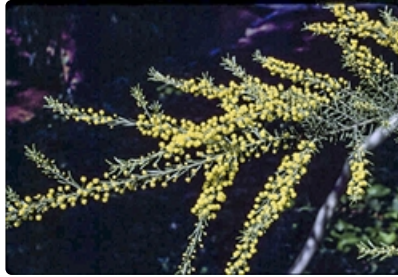

Plants of South Eastern New South Wales

Flowering stem. Australian Plant Image Index, photographer Murray Fagg, Parry's Nursery, NSW

Flowering branches. Australian Plant Image Index, photographer Murray Fagg, Adelaide Botanic Gardens, Adelaide, SA

Line drawings. (as *Acacia verniciflua* (southern variant)). I. flowering branch with stem and leaf stalk detail. MIMbir, National Herbarium of Victoria, © 2021 Royal Botanic Gardens Board

Common name

Cinnamon wattle, Leper wattle, Eastern cinnamon wattle (var. *leprosa*), Southern varnish wattle (var. *graveolens*)

Family

Fabaceae

Where found

Forest and **woodland**. Scattered along the Great Dividing Range.

Notes

Shrub to 6 m tall. Fleshy seed stalks/**arils**. Bark smooth. Branchlets cylindrical or angled towards the tips, resinous, hairless except for hairy ridges. 'Leaves' **alternating** up the stems, 4-11 cm long, 3-30 mm wide, straight to slightly curved, surfaces hairless, or hairy with **appressed** hairs on the margins and veins, dotted with resin **glands**, 1 or 2 longitudinal veins (when 2-veined the veins are of equal prominence or the upper one is more pronounced), often with a fine, uneven **intramarginal vein** on one or both sides of the 'leaf'; tips mostly pointed or gradually tapering to a point. 1 **marginal gland** 0-8 mm above the base. Flower **heads** yellow, globular, 5-10 mm in diameter, 20-40 flowered (easiest seen in late buds) in clusters of 1-6, rarely forming **racemes**. Flowering: August–November.