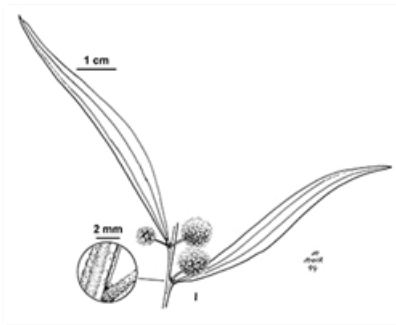

Plants of South Eastern New South Wales

Flowering stem. Australian Plant Image Index, photographer Murray Fagg, Parry's Nursery, NSW

Flowering branches. Australian Plant Image Index, photographer Murray Fagg, Adelaide Botanic Gardens, Adelaide, SA

Line drawings. (as *Acacia verniciflua* (southern variant)). I. flowering branch with stem and leaf stalk detail. MIMbir, National Herbarium of Victoria, © 2021 Royal Botanic Gardens Board

Common name

Cinnamon wattle, Leper wattle, Eastern cinnamon wattle (var. *leprosa*), Southern varnish wattle (var. *graveolens*)

Family

Fabaceae

Where found

Forest and **woodland**. Scattered along the Great Dividing Range.

Notes

Shrub to 6 m tall. Fleshy seed stalks/**arils**. Bark smooth. Branchlets cylindrical or angled towards the tips, resinous, hairless except for hairy ridges. 'Leaves' **alternating** up the stems, 4-11 cm long, 3-30 mm wide, straight to slightly curved, surfaces hairless, or hairy with **appressed** hairs on the margins and veins, dotted with resin **glands**, 1 or 2 longitudinal veins (when 2-veined the veins are of equal prominence or the upper one is more pronounced), often with a fine, uneven **intramarginal vein** on one or both sides of the 'leaf'; tips mostly pointed or gradually tapering to a point. 1 **marginal gland** 0-8 mm above the base. Flower **heads** yellow, globular, 5-10 mm in diameter, 20-40 flowered (easiest seen in late buds) in clusters of 1-6, rarely forming **racemes**. Flowering: August–November.

Var. *leprosa*: Shrub to 4 m tall. 'Leaves' usually 5-9 cm long, 3-7 mm wide, with a single longitudinal vein.

PlantNET description (var. *leprosa*): <http://plantnet.rbgsyd.nsw.gov.au/cgi-bin/NSWfl.pl?page=nswfl&lvl=in&name=Acacia~leprosa+var.~leprosa> (accessed 27 April 2021)