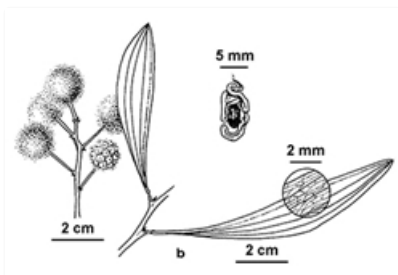

# Plants of South Eastern New South Wales

Flowering stem. Photographer Don Wood, near Sassafras, north east of Nerriga

Flowering stems. Australian Plant Image Index, photographer D Kelly, Canberra

Pods and seeds showing the red arils. Australian Plant Image Index, photographer Murray Fagg, Australian National Botanic Gardens, Canberra

Tree. Australian Plant Image Index, photographer Murray Fagg, Mungarlowe, east of Braidwood

Line drawings. b. branch with 'leaf' detail; flower cluster; seed..MMbir, M., National Herbarium of Victoria, © 2021 Royal Botanic Gardens Board

## Notes

Tree to 45 m tall, sometimes a **shrub** 1.5-3 m tall. Fleshy seed stalks. Bark rough, hard, fissured and somewhat scaly. Branchlets angled or flattened, hairy, becoming hairless. 'Leaves' **alternating** up the stems, 4-16 cm long, 6-30 mm wide, straight to almost strongly curved, surfaces hairless, 3-5 or more longitudinal **veins** prominent, tips pointed to blunt with a **mucro**, 1 **marginal gland** near the base. Flower **heads** white to yellow, globular, 30-56 flowered (easiest seen in late buds), 5-10 mm in diameter, in 2-8 flowered clusters. Flowers mostly July to Dec. Pods long and narrow, coiled when ripe. Seeds glossy, black, with a pink or orange to deep red seed stalk which encircles the seed.