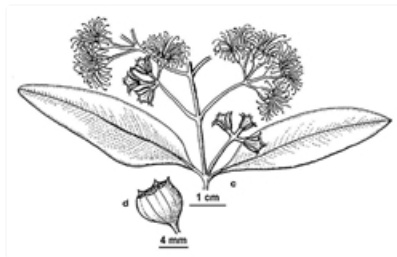

# Plants of South Eastern New South Wales

Flowers and leaves. Photographer Don Wood, north of Bermagui

Gumnuts and leaves. Photographer Don Wood, Carnarvon Station Bush Heritage Reserve via Augathella, Qld

Trunk and juvenile foliage. Photographer Jackie Miles

Line drawings. c. flowering branch; d. gumnut. SM Clarke, National Herbarium of Victoria, © 2021 Royal Botanic Gardens Board

## Notes

Tree to 30 m tall. Bark rough on all but the smallest branches, fibrous, usually furrowed. **Juvenile** stems cylindrical, hairy to hairless. Leaves aromatic when rubbed, opposite each other. Juvenile leaves 4.5-12 cm long, 20-50 mm wide, green, hairless or hairy, bases stem-clasping to rounded, margins **entire** or rarely finely toothed, tips pointed. **Adult** leaves 4.5-15 cm long, 10-50 mm wide, glossy green to dull grey-green, margins entire, tips pointed. Flower clusters 3-7-flowered. Flowers with 4-5 **petals**, creamy white to white, with a green stripe down the back, each 2-4 mm long. **Stamens** white, **filaments** 5-7 mm long. Buds and gumnuts longitudinally ribbed. Mature buds 3-7 mm in diameter. Gumnuts 7-11 mm in diameter. Gumnuts that have dropped their seed have **valves** that are not very noticeable. Flowers Summer.