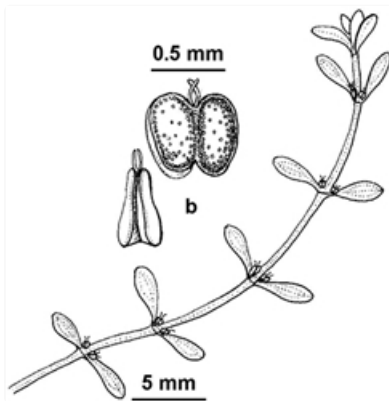

# Plants of South Eastern New South Wales

Flowering plant. Australian Plant Image Index, photographer Murray Fagg, Kosciuszko National Park

Plants. Photographer Neil Blair, © 2021 Royal Botanic Gardens Board, Melbourne, Vic

Line drawings. b. seeding branch; 'seeds' (from front and side). E Mayfield, National Herbarium of Victoria, © 2021 Royal Botanic Gardens Board

## Notes

**Annual** herb, **prostrate** to **erect**, hairless. Leaves opposite each other, 0.08-0.5 cm long, 0.4-1.5 mm wide, margins smooth, tips blunt. Male and female flowers on the same plant. Flowers small, with 0 **petals**, a male and a female flower in a pair at the base of opposite leaves, often a pair of flowers at the base of each leaf of a pair of leaves.