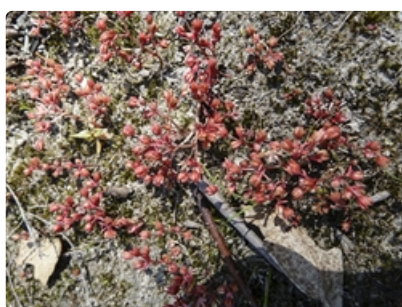

# Plants of South Eastern New South Wales

Flowering stems. Photographer Chris Lindorff, Brisbane Ranges, Vic

Plant. Photographer Richard Hartland, Brisbane Ranges, Vic

Plant. Photographer Anne Maree Docking, Broadford Vic

## Where found

Wide range of plant communities, usually in moist places. Mainly Sydney area and the Western Slopes. Occasional elsewhere.

## Notes

**Annual** herb to 0.15 m high or sprawling to **prostrate**. Stems slightly fleshy, leaves fleshy. Leaves opposite each other, 0.25–0.9 cm long, 0.4–2 mm wide, often red-brown, more or less convex above and usually strongly convex below, the leaves of each pair united at the base to form a ridge round the stem, tips pointed, rarely blunt or rounded. Flowers white to cream or pink, with 4 or 5 **petals** 1.4–3 mm long, shortly fused at the base. **Sepals** about as long as the petals. Flowers in branched clusters.