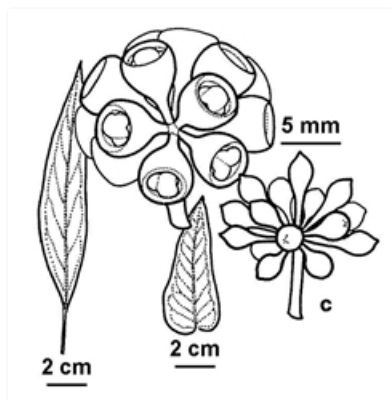

# Plants of South Eastern New South Wales

Juvenile foliage. Photographer Jackie Miles

Tree. Photographer Jackie Miles

Trunk, flower buds, and gumnuts. Photographer Jackie Miles

Line drawings, with juvenile (right) and adult (left) leaves; buds and gumnuts. KR Thiele, Australian National Herbarium, © 2021 Royal Botanic Gardens Board, Melbourne, Vic

## Notes

Tree to 30 m tall. Bark rough throughout or the branches less than 8 cm diameter smooth. Rough bark finely fibrous and finely fissured (peppermint-type), grey to grey-brown. Smooth bark often with scribbles, shedding in long ribbons. Branchlets **glaucous** or non-glaucous. **Juvenile** stems rounded in cross section, warty. Juvenile leaves opposite each other, stalkless, 4-9 cm long, 12-32 mm wide, dull, grey-green or green to glaucous. New growth tips conspicuously pink-brown, non-glaucous. **Adult** leaves opposite each other or **alternating** up the stems, 8-18 cm long, 12-42 mm wide, dull, blue-grey, grey-green or green. Flowers white, with 0 **petals**. Flower clusters 9-19+ flowered. Mature flower buds 3-5 mm long, caps shorter than the base. Flowers Summer. Gumnuts 4-6 mm in diameter. Gumnuts that have dropped their seed have **valves** that are not very noticeable.