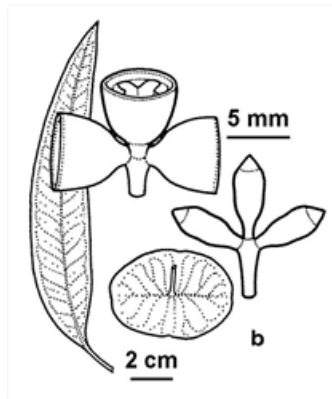

# Plants of South Eastern New South Wales

Flowers and buds. Australian Plant Image Index, photographer Murray Fagg, Kosciuszko National Park

Flowers on leafy stem. Australian Plant Image Index, photographer Murray Fagg, Australian National Botanic Gardens, Canberra, ACT

Tree. Australian Plant Image Index, photographers Brooker & Kleinig, Kosciuszko National Park

Line drawings. b. juvenile (right) and adult (left) leaves; buds and gumnuts. KR Thiele, Australian National Herbarium, © 2021 Royal Botanic Gardens Board, Melbourne, Vic

## Notes

Tree or **mallee** to 20 m high. Bark usually smooth throughout, shedding in short ribbons. Sometimes with an irregular stocking of rough bark on the lower trunk of the largest individuals. Branchlets usually **glaucous** with leaf scars in rings around the stems. Juvenile stems rounded in cross section, glaucous or non-glaucous. Juvenile leaves opposite each other and usually fused at the base, the joined pairs 3.2–8.5 cm long, 50–100 mm wide, grey-green or slightly glaucous to highly glaucous. Dead **juvenile** leaves loosen from the stem and spin around it. **Crowns** of reproductive plants retain many juvenile leaves. **Intermediate** and **adult** leaves not always formed. **Crown** leaves opposite each other or **alternating** up the stems, 7–16.5 cm long, 12–52 mm wide, bases joined together or tapering to the leaf stalks, dull, green to grey-green or glaucous. Flowers white, with 0 **petals**. Flowers in 3-flowered clusters, usually paired. Mature flower buds 5–7 mm long, caps shorter than the base. Gumnuts 5–8 mm in diameter. Gumnuts that have dropped their seed have **valves** that are not very noticeable.