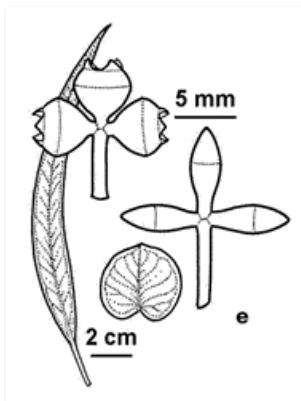

# Plants of South Eastern New South Wales

Flower buds on leafy stem. Australian Plant Image Index, photographer Peter Ormay, Canberra, ACT

Juvenile leaves. Australian Plant Image Index, photographer Peter Ormay, Canberra, ACT

Line drawings. e. juvenile (right) and adult (left) leaves; buds and gumnuts. KR Thiele, Australian National Herbarium, © 2021 Royal Botanic Gardens Board, Melbourne, Vic

Tree. Photographer Jackie Miles

## Notes

Tree to 40 m tall. Bark smooth throughout or with some patches of rough, greyish bark at the base. Rough bark shortly fibrous, platy, at times shedding irregularly, grey to grey-black. Smooth bark shedding in long ribbons, with horizontal black scars, often **powdery**. Branchlets **glaucous** or non-glaucous. **Juvenile** stems rounded in cross section, glaucous. Juvenile leaves opposite each other for many pairs, stalkless, 2-6 cm long, 25-65 mm wide, glaucous. **Adult** leaves **alternating** up the stems, 6.8-17.5 cm long, 8-34 mm wide, glossy or dull, green, grey-green, or glaucous. Flowers white, with 0 **petals**. Flower clusters 3- or 7- flowered. Mature flower buds 4-9 mm long, caps as long as or shorter than the base. Flowers Spring-Autumn. Gumnuts 4-8 mm in diameter. Gumnuts that have dropped their seed have protruding **valves** or valves that are not very noticeable.