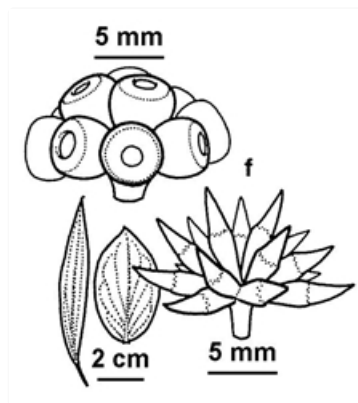

Plants of South Eastern New South Wales

Flowers, buds, and leaves. Australian Plant Image Index, photographer Murray Fagg, near Jidabyne

Juvenile foliage and trunk. Photographer Jackie Miles

Lower trunks. Australian Plant Image Index, photographers Brooker & Kleinig, Corryong to Omeo, Vic

Line drawings. f. juvenile (right) and adult (left) leaves; bud and gummit. KR Thiele, Australian National Herbarium, © 2021 Royal Botanic Gardens Board, Melbourne, Vic

Mallee. Australian Plant Image Index, photographer Murray Fagg, Kosciuszko National Park

Notes

Tree or **mallee** to 15 m tall. Bark rough on the lower trunk, shortly fibrous, compacted, grey to black. Smooth bark shedding in short ribbons. **Juvenile** stems rounded in cross section, often warty on the lower stem. Juvenile leaves stalkless and opposite each other

for many pairs, becoming shortly stalked and **alternating** up the stems at about 0.5-1 m tall, 4-10 cm long, 30-60 mm wide, dull, blue-green or grey-green to green. **Adult** leaves alternating up the stems, 4-11 cm long, 9-32 mm wide, glossy, green. Flowers white, with 0 **petals**. Flower clusters 9-15 flowered, star-shaped. Mature flower buds 4-6.5 mm long, caps about as long as the base. Flowers summer-autumn. Gumnuts 3-5 mm in diameter. Gumnuts that have dropped their seed have **valves** that are not very noticeable.