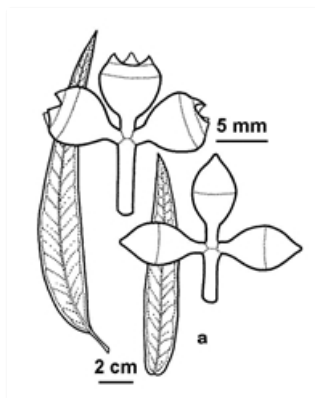

Plants of South Eastern New South Wales

Leaves and flower buds. Photographer Arthur Chapman, Werribee Gorge State Park near Bacchus Marsh, Vic

Line drawings. a. juvenile (right) and adult (left) leaves; buds and gumnuts. KR Thiele, Australian National Herbarium, © 2021 Royal Botanic Gardens Board, Melbourne, Vic

Juvenile foliage and stocking bark. Photographer Jackie Miles

Bark. Photographer Russell Best, Macedon Ranges, Vic

Tree. Australian Plant Image Index, photographer Murray Fagg, Tallaganda State Forest east of the ACT

Notes

Tree to 90 m tall. Bark smooth throughout or with a thick stocking of rough bark consistently to 2-6 m above the base. Rough bark shortly fibrous, hard, and platy, grey, brown, or black. Smooth bark shedding in long ribbons, often **powdery**. **Juvenile** stems rounded or square in cross section, smooth or warty. Juvenile leaves stalkless and opposite each other for many pairs, 2.5-15 cm long, 5-35 mm wide, dull, green. **Adult** leaves **alternating** up the stems, 8-23.2 cm long, 8-40 wide, glossy or dull, green. Flowers white, with 0 **petals**. Flower clusters 3-flowered. Mature flower buds 5-9 mm long, caps about as long as the base. Flowers Summer-Autumn. Gumnuts 4-11 mm in diameter. Gumnuts that have dropped their seed have strongly protruding **valves**.