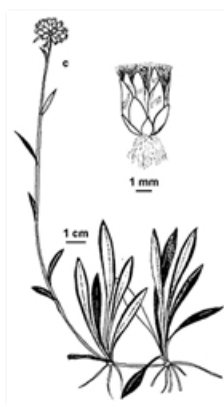

Plants of South Eastern New South Wales

Flower cluster and leaves. Australian Plant Image Index, photographer Murray Fagg, Scottsdale Bush Heritage Reserve near Bredbo

Flowering plant. Australian Plant Image Index, photographer Peter Orray, Aranda, Canberra, ACT

Flowering plants. Photographer Don Wood, South East Forests National Park

Line drawing (as *Euchiton gymnocephalus*). Plant; flower head. E Mayfield, National Herbarium of Victoria, © 2021 Royal Botanic Gardens Board

Common name

Creeping cudweed, Japanese cudweed

Family

Asteraceae

Where found

Forest, shrubland, disturbed ground, and moist sites. Widespread.

Notes

Perennial or **biennial** herb to 0.4 m high, **stoloniferous**, often mat forming. Basal leaves in a **rosette**, 2–20 cm long, 2–15 mm wide, upper surface green and more or less hairless, lower surface with a silvery **tomentum**, tips pointed, margins **entire**; **blades** with a distinct **midvein** and 2 **lateral veins**. Stems leaves **alternating** up the stems, few, elliptic, bases stem clasping. Bracts **appressed** to the individual flower **heads** pale brown and dry and membranous at the top, green at the base, and red to purple in between. Outer **florets** purple, inner florets purple or colourless. Flower heads bell-shaped or cup-shaped, 1–2 mm in diameter, about twice as long as broad, in a tight or loose cluster of 5–35 flower heads, surrounded by 1–3 small leafy **bracts**, the longest about 1–2 cm long. Flower cluster at the top of the stem. Sometimes smaller flower clusters at the base of the upper leaves. Flowers throughout the year.