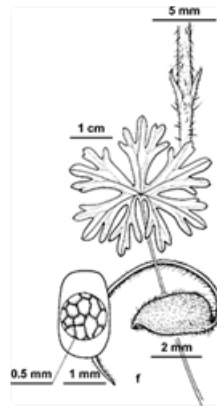

# Plants of South Eastern New South Wales

Flower and leaf. Photographer Richard Hartland, Harcourt, Vic?

Flowers, leaves, and mature seed (var. *solanderi*).  
Photographer Don Wood, Wonboyn Lake Resort south of Eden

Flowering plant. Australian Plant Image Index, photographer Murray Fagg, Scottsdale Bush Heritage Reserve near Bredbo

Line drawings (var. *solanderi*). f. leaf; segment of seed case; seeds with surface detail. M Mbir, National Herbarium of Victoria, © 2021 Royal Botanic Gardens Board

## Notes

**Perennial** herb to 0.5 m high or sprawling, bristly or hairy with coarse hairs, the hairs usually **spreading**, never pointing backwards and **appressed**, sometimes slightly sticky. Leaves opposite each other, appressed-hairy, almost round to kidney shaped, 1–4.5 cm long, 15–50 mm wide, with 5–10 lobes, the tips of each lobe divided into 2–5 lobes or teeth, tips of the **terminal** lobes blunt to almost pointed. Flowers pink, sometimes white, often with yellowish **veins**, with 5 **petals** to 12 mm long. **Anthers** pink to lemon with a purple line. Sepals with minute, **glandular** and **simple** hairs, and longer spreading hairs, margins occasionally translucent, 1–2.5 mm wide, **mucro** 0.5–0.9 mm long. Flowers paired, rarely single. Flowering: throughout the year. Seeds black, with coarse, more or less equal-sided pits (needs a hand lens or a macro app on your phone/tablet to see).

**var. grande**: Petals 10–12 mm long; **sepals** 6–9 mm long; seed cases 18–25 mm long; taproot swollen and branched but not turnip-like. All parts larger than in var. *solanderi*.

**var. solanderi**: Petals 3–8 mm long; sepals about 5 mm long; seed cases 12–15 mm long; taproot usually turnip-like.