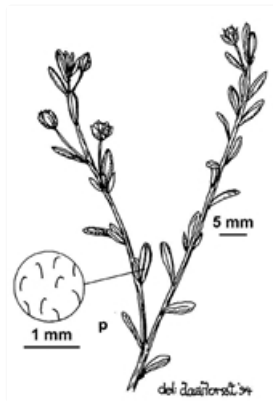

# Plants of South Eastern New South Wales

Flowers and leaves. Photographer Ilma Dunn, © 2021  
Royal Botanic Gardens Board, Melbourne, Vic

Flowering stem. Photographer Jackie Mles

Flowering branches. Photographer Jackie Mles

Line drawing. p. branchlet in bud. GRM Dashorst,  
State Herbarium of South Australia, © 2021 Royal  
Botanic Gardens Board, Melbourne, Vic

## Notes

**Shrub** to 0.6 m high, sprawling to **prostrate**, or **scrambling** over other vegetation. Stems to sparsely hairy with **simple** and wart-based **stellate** hairs (needs a hand lens or a macro app on your phone/tablet to see). Leaves **alternating** up the stems, 0.28–1.68 cm long, 0.6–6.4 mm wide, upper surface soon becoming hairless, lower surface almost hairless or with short hooked hairs, not persisting, tips more or less rounded, rarely **mucronate**, margins rolled down, often covering much of the undersurface between the margins and the central **vein**. Flowers with 5 yellow **petals** each 3.2–6.1 mm long. **Stamens** 4–9, on one side of the **carpels**. Carpels 2, stellate hairy. Flowers single or rarely in pairs, at the tops of the stems, on stalks 1.3–10.4 mm long. Flowers most of the year.

Hybridises with *Hibbertia aspera* subsp. *aspera* in areas where the two species grow together, e.g. at Thirlmere, Picton Lakes and Green Cape.

Description mainly based on: Toelken, H.R. (1998), Notes on *Hibbertia* (Dilleniaceae) 2. The *H. aspera* - *empetrifolia* complex. Journal of the Adelaide Botanic Gardens 18(2): 137-142, fig. 7A-F