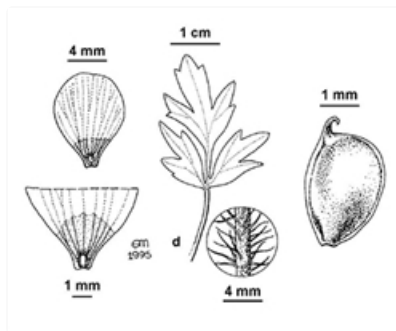

Plants of South Eastern New South Wales

Flowering plant. Australian Plant Image Index, photographer Colin Totterdell, Kosciuszko National Park

Flowering plant. Australian Plant Image Index, photographer Colin Totterdell, Kosciuszko National Park

Flowering plant. Photographer Don Wood, Narradgi National Park, ACT

Line drawings. d. leaf with leaf stalk detail; petal; petal base and nectary; seed. EMMayfield, National Herbarium of Victoria, © 2021 Royal Botanic Gardens Board

Notes

Perennial herb to 0.4 m high. Flowering stems hairy with **appressed** or **spreading** hairs, usually unbranched. Leaves mostly basal, 1–6 cm long, oval to round, deeply **dissected** to **compound** with 3 lobes or leaflets, the lobes/leaflets toothed or further lobed, surfaces with long spreading hairs. Flowers glossy yellow, with 5–8 **petals** each 6–20 mm long. Some flowers have dark centres. This character is inconsistent, even within a single population. **Sepals** spreading. **Nectary** pouch at the base of the petals oblong or triangular, not broadest in the upper part. Flowers usually single, occasionally in clusters of 1–3. Flower stalks usually unbranched. Flowering: summer. Seeds usually 20–50, 2–3.5 mm long, lens shaped to almost glabular, sides smooth; **beak** stout or slender, 0.7–1 mm long, arching or strongly curved.