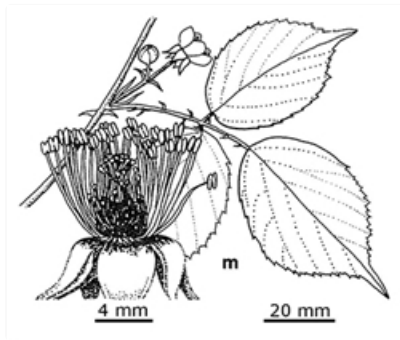

# Plants of South Eastern New South Wales

Flower. Photographer Steve Burrows, Nadgee Nature Reserve south of Eden.

Flowering branches. Photographer Steve Burrows, Nadgee Nature Reserve south of Eden.

Leaves on stems. Photographer Steve Burrows, Nadgee Nature Reserve south of Eden.

Line drawings (as *Rubus chloocladus*). m flowering stem; flower section. EMMayfield, National Herbarium of Victoria, © 2021 Royal Botanic Gardens Board

## Notes

**Introduced spreading** or trailing, sometimes arching, semi-**deciduous shrub** to 3 m high. Sometimes **scrambling**. Produces roots at the stem tips and suckers from the base. Forms dense thickets. Prickles to about 10 mm long on stems (mainly on the angles), leaf stalks, sometimes on the lower surfaces of the leaves, and sometimes on the **sepals**. Leaf margins sharply toothed. Fruit fleshy. Stems angled, hairy, and sometimes with long-stalked, reddish, **glandular** hairs. Leaves **alternating** up the stems, **compound**, with 3 or 5 leaflets, sometimes some joined, sometimes leaves on the stems that produce flowers with only 1 or 2 leaflets. Leaflets mostly 4–9.5 cm long, 30–80 mm wide, bases wedge-shaped to **cordate**, upper surface green, becoming hairless, lower surface varying from not **felted** to felted grey-green and with few to many longer hairs. Flowers pink or white, with 5 **petals** each 11–19 mm long, broad elliptic to nearly round, usually crumpled. Flowers in clusters. Axis of the flower clusters hairy, but the hairs are not dense and **erect**. Flowering mainly late spring and summer. Fruit more or less round, initially green, ripening red, maturing black, about 15 mm in diameter.