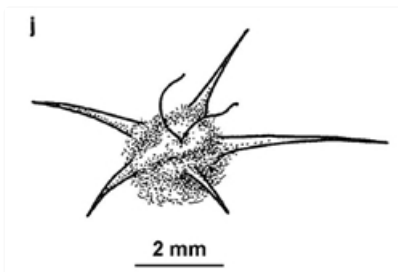

Plants of South Eastern New South Wales

Leafy stems with burrs. Photographer Rosemary Purdie, Beard, ACT.jpg

Shrub (var. *muricata*). Photographer Don Wood, Scotia Sanctuary, western NSW

Line drawing (var. *muricata*). h. burr. MMBir, M, National Herbarium of Victoria, ©2021 Royal Botanic Gardens Board

Shrub (var. *villosa*). Photographer Russell Best, near Melbourne, Vic

Line drawing (var. *villosa* as *Sclerolaena convexula*). j. burr. MMBir, M, National Herbarium of Victoria, ©2021 Royal Botanic Gardens Board

Family

Chenopodiaceae

Where found

Woodland, shrubland, grassy areas, disturbed sites, and areas subject to inundation. Western Slopes.

Notes

Shrub or **annual** or **perennial** herb to about 1.5 m tall, with many entangled branches. Stems hairless to hairy. Leaves **alternating** up the stems, 0.5-2.5 cm long, 1-2 mm wide, often flat, hairy to hairless. Flowers tiny (less than 3 mm in diameter), cup-shaped, with 3-5 lobes, single. Burrs hairy to hairless, with three longer spines plus one or two shorter spines.

Data deficient Vic.

Var. semiglabra: Stems and leaves sparsely hairy. Leaves somewhat wider than those of the other two varieties, never linear, 0.5-1 cm long. Burrs somewhat **woolly** only when young.