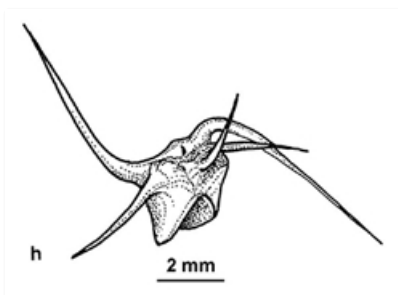

Plants of South Eastern New South Wales

Leafy stems with burrs. Photographer Rosemary Purdie, Beard, ACT.jpg

Shrub (var. *muricata*). Photographer Don Wood, Scotia Sanctuary, western NSW

Line drawing (var. *muricata*). h. burr. MMBir, M, National Herbarium of Victoria, ©2021 Royal Botanic Gardens Board

Shrub (var. *villosa*). Photographer Russell Best, near Melbourne, Vic

Line drawing (var. *villosa* as *Sclerolaena convexula*). j. burr. MMBir, M, National Herbarium of Victoria, ©2021 Royal Botanic Gardens Board

Family

Chenopodiaceae

Where found

Woodland, shrubland, grassy areas, disturbed sites, and areas subject to inundation. Western Slopes.

Notes

Shrub or **annual** or **perennial** herb to about 1.5 m tall, with many entangled branches. Stems hairless to hairy. Leaves **alternating** up the stems, 0.5-2.5 cm long, 1-2 mm wide, often flat, hairy to hairless. Flowers tiny (less than 3 mm in diameter), cup-shaped, with 3-5 lobes, single. Burrs hairy to hairless, with three longer spines plus one or two shorter spines.

Data deficient Vic.

Var. semiglabra: Stems and leaves sparsely hairy. Leaves somewhat wider than those of the other two varieties, never linear, 0.5-1 cm long. Burrs somewhat **woolly** only when young.