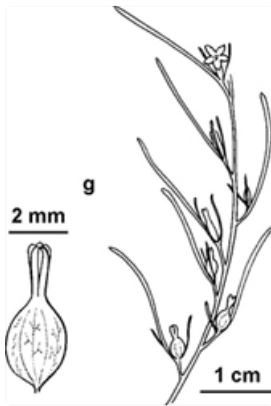

# Plants of South Eastern New South Wales

Flowering stem. Photographer Jeff Jeanes, © 2021  
Jeff Jeanes, in VICFLORA

Flowering and seeding stem. Photographer Don  
Wood, Mulligans Flat Nature Reserve, ACT

Line drawings. g. flowering and seeding branch;  
seed case. MIMbir, National Herbarium of Victoria, ©  
2021 Royal Botanic Gardens Board

## Notes

**Perennial** herb to 0.4 m high, stems mostly arising annually from a woody rootstock. Leaves somewhat fleshy. Stems **wiry**, **striate**, hairless. Leaves **alternating** up the stems, usually 1–4 cm long, 0.5–1.5 mm wide, pale green to yellow-green, tips pointed, **midrib** continuing down the stem. Lowest leaves scale-like. Flowers green with white margins, or greenish yellow, with 4-5 '**petals**' united at the base, each 1–1.5 mm long. Flowers single. Flowers mostly spring and summer.