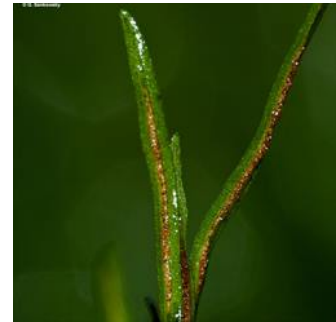

Habit and habitat

Epiphytic or lithophytic in moss mats on boulders and low tree trunks in high-rainfall high-altitude forest.

Natural history

A small and easily overlooked species that looks like a small carpet of grass.

Domin recorded *Monogramma dareicarpa* (= *Haplopteris dareicarpa*) in Australia in 1913 but supporting material has not been located and it has not been recorded again. Although this species is considered extinct in Australia there is limited evidence that it ever occurred here and it is possible that Domin's record referred to the similar sympatric species *Vaginularia acrocarpa* (syn. *Monogramma acrocarpa*) which had not been described at the time of Domin's record.

Similar species

Similar to *Haplopteris dareicarpa*, which can be distinguished by its longer sori (4–10 mm cf. 0.4–2, in *V. acrocarpa*) with a single indusium like flap (cf. 2 flaps in *V. acrocarpa*).

Citation of Australian Tropical Ferns and Lycophytes

Field AR, Quinn CJ, Zich FA (2022) Australian Tropical Ferns and Lycophytes. apps.lucidcentral.org/fern/text/intro/index.htm (accessed online INSERT DATE).

Field AR, Quinn CJ, Zich FA (2022) '*Platyserium superbum*', in Australian Tropical Ferns and Lycophytes. apps.lucidcentral.org/fern/text/entities/platyserium_superbum.htm (accessed online INSERT DATE).

Close up of frond showing sori.

© G. Sankowsky