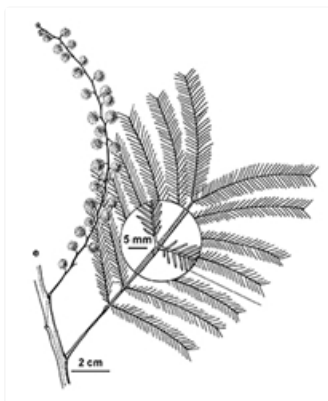

Plants of South Eastern New South Wales

Flowering stem. Photographer Don Wood, Oatlen Road east of Tarago

Pods and leaves. Australian Plant Image Index, photographer Arthur Chapman, east of Ballan, Vic

Leaf detail. Australian Plant Image Index, photographers RG & FJ Richardson, Point Arboretum, Coleraine, Vic

Shrub. Photographer Donald Hobern, Canberra, ACT

Line drawings. e. inflorescence and leaf; MMoir, National Herbarium of Victoria, ©2021 Royal Botanic Gardens Board

Common name

Early black wattle, Black wattle, Green wattle, Sydney green wattle

Treated as **naturalised** in the ACT.

Notes

Tree or **shrub** to 15 m tall. Fleshy seed stalks/**arils**. Bark smooth to fissured. Branchlets angled, with **winged** ridges, sparsely hairy to hairless. Leaves **alternating** up the stems, **compound**, 5-15 cm long. **Rachis** 2–12 cm long, hairless or sparsely **appressed**-hairy, 1 **gland** on the leaf stalk at the base of, or to about 7 mm below, the lowest pair of **pinnae**; **jugary glands** present, **interjugary** glands absent. 6-30 pinnae, each 2.5-9 cm long, each with 30-90 leaflets each mostly 0.5-1.5 cm long, 0.3-1 mm wide, hairless or rarely hairy with appressed hairs on the margins of the leaflets. Leaf stalks continue down the stems. Flower **heads** yellow, globular, 20-32 flowered (easiest seen in late buds), 4-7 mm in diameter, in branched and/or elongated clusters. Flowers Winter to Spring.

World Wide Wattle line drawings, photos, and description: <http://www.worldwidewattle.com/imagegallery/image.php?p=0&l=d&id=16975&o=1>

Author: Betty Wood.

Creative Commons Attribution 3.0 Australia (CC BY)