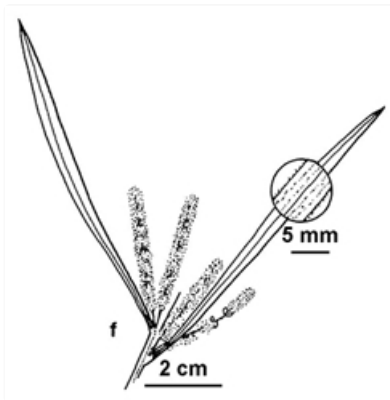

Plants of South Eastern New South Wales

Flowering stem. Photographer Don Wood, South Nowra

Flowering stems. Australian Plant Image Index, photographer Murray Fagg, Australian National Botanic Gardens, Canberra

Pods and leafy stems. Photographer Jackie Miles

Shrub. Australian Plant Image Index, photographer Murray Fagg, Australian National Botanic Gardens, Canberra, ACT

Line drawing. f. flowering branch. Inset: detail of veins in 'leaf'. MMBir, National Herbarium of Victoria, © 2021 Royal Botanic Gardens Board

Notes

Shrub or tree to 8 m tall. Fleshy seed stalks/**arils**. Bark smooth, sometimes becoming rough. Branchlets angled towards the tips, hairy to hairless, with **lenticels**. 'Leaves' **alternating** up the stems, 5-19 cm long, 1.5-12 mm wide, straight or slightly curved, hairless or hairy with **appressed** hairs (the hairs often remaining concentrated near the 'leaf' base), 1-4 longitudinal **veins** more prominent, tips

pointed. Flower **heads** yellow to almost white, cylindrical, 20-80 mm long, single or in pairs. Flower stalks hairy to hairless, the hairs not golden. Flowers Winter to Spring. Pods raised over and constricted between the seeds, longitudinally ridged, appressed-hairy to hairless.