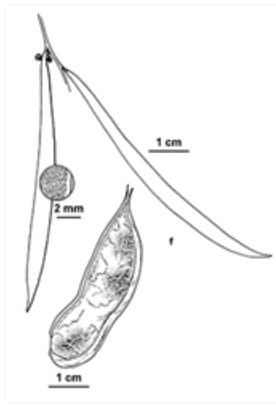

Plants of South Eastern New South Wales

Flowering stem Australian Plant Image Index, Photographer Murray Fagg, Australian National Botanic Gardens, Canberra, ACT

Old pods and leaves. Australian Plant Image Index, Photographer Murray Fagg, Australian National Botanic Gardens, Canberra, ACT

Young tree. Photographer Don Wood, Carnarvon Station Bush Heritage Reserve, via Augathella, Qld

Line drawings. f. branch with 'leaf' detail; pod..MMbir, M, National Herbarium of Victoria. ©2021 Royal Botanic Gardens Board

Notes

Tree 5–13 m tall. Fleshy seed stalks/**arils**. Bark hard, fissured, grey to black. Branches weeping. Branchlets angled or flattened, hairy with short fine **appressed** hairs, becoming hairless with age. 'Leaves' **alternating** up the stems, 4-14 cm long, 3-10 mm wide, densely covered in appressed minute hairs, sparser in older leaves, more or less **glaucous**, tips usually with a somewhat curved **mucro**. 1 **marginal gland** near the base. Flower **heads** yellow, globular, 3–7 mm in diameter, 10–25-flowered, (easiest seen in late buds), in 2-7 flowered clusters. Pods straight to strongly curved.

PlantNET description: <http://plantnet.rbgsyd.nsw.gov.au/cgi-bin/NSWfl.pl?page=nswfl&lvl=sp&name=Acacia-pendula> (accessed 3 January 2021)

World Wide Wattle line drawings, photos, and description: <http://www.worldwidewattle.com/imagegallery/image.php?p=0&l=p&id=20586&o=1>