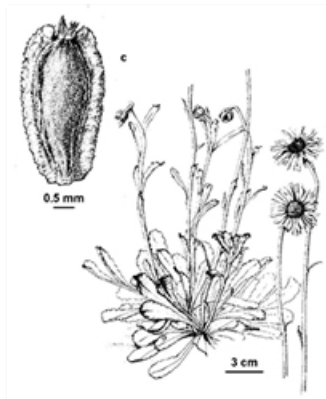

# Plants of South Eastern New South Wales

Flowering plant. Photographer Don Wood, Namadji National Park, ACT

Flowering plant. Photographer Don Wood, Ben Boyd National Park south of Eden

Line drawings (as *Brachyscome spathulata* subsp. *spathulata*). e. plant; seed (front view). Gloria Thonkinson, Daisy Study Group. © 2021 Royal Botanic Gardens Board, Melbourne, Vic

## Common name

Coarse daisy, Spoon-leaved daisy

## Where found

**Forest**, **woodland**, heath, very low **shrubland** in alpine **feldmark**, and grassy areas and **herbfields**. Widespread. No records from the Sydney area.

## Notes

**Perennial stoloniferous** herb to 0.6 m high. **Scapes** sticky hairy to more or less hairless. Most leaves in a basal **rosette**. Basal leaves spoon-shaped, 1.7-12 cm long, 6-30 mm wide, more or less hairless, margins mostly with shallow teeth or lobes. Stem leaves **alternating** up the stems, 0.5-5 cm long, 1-30 mm wide, **woolly**, margins finely toothed, becoming smaller in size up the stem. Flower **heads** single, with 40-60 pale blue to mauve or rarely white '**petals**' 5-16 mm long, and yellow centres 10-20 mm in diameter. **Bracts** **appressed** to the flower heads about 20-30. Flowering: Sept.-June. 'Seeds' flat.