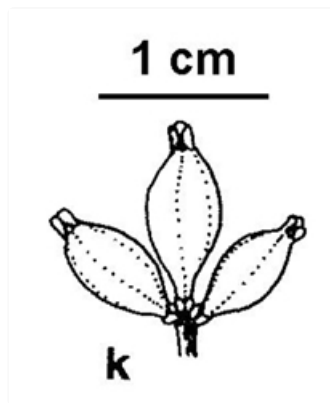

# Plants of South Eastern New South Wales

Flowering stems (*f. glabella*). Photographer Russell Best, near Murrumbidgee

Fruit (*f. glabella*). Photographer John Tann, Royal National Park, Sydney

Line drawings. (*f. glabella*). h. plant; i. flower; j. fruits. EMMayfield, National Herbarium of Victoria, © 2021 Royal Botanic Gardens Board

Flowering stems (*f. dispar*). Photographer Russell Best, east of Macedon, Vic

Fruit (*f. dispar*). Photographer Chris Lindorff, Brisbane Ranges National Park, Vic

Line drawing. k. fruits (*f. dispar*). EMMayfield, National Herbarium of Victoria, © 2021 Royal Botanic Gardens Board

## Notes

Parasitic **perennial** twiner. Fruit fleshy. Stems hairless. Leaves reduced to minute **scales**, bases stem clasping. Flowers small, with 3 white **petals**, in single, rarely paired, clusters of 1-10 flowers. Flowers all year. Fruit globular to oval (f. *glabella*) or pear-shaped to spindle-shaped (f. *dispar*), green or yellow to reddish, enveloped in the enlarged **floral tube**.

f. *dispar*: fruit usually more than 5 mm long and less than 3 mm in diameter.

f. *glabella*: fruit usually less than 5 mm long and more than 3 mm wide.

PlantNET description of species and key to forms: <http://plantnet.rbgsyd.nsw.gov.au/cgi-bin/NSWfl.pl?page=nswfl&lvl=sp&name=Cassytha-glabella> (accessed 7 January, 2021)