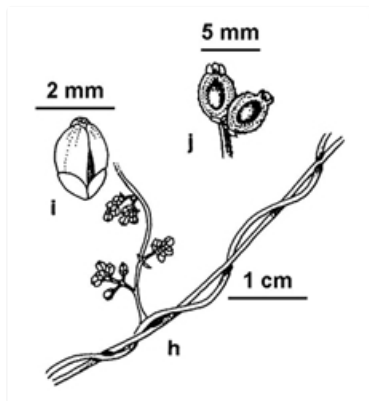

# Plants of South Eastern New South Wales

Flowering stems (*f. glabella*). Photographer Russell Best, near Murrumbidgee

Fruit (*f. glabella*). Photographer John Tann, Royal National Park, Sydney

Line drawings. (*f. glabella*). h. plant; i. flower; j. fruits. EMMayfield, National Herbarium of Victoria, © 2021 Royal Botanic Gardens Board

Flowering stems (*f. dispar*). Photographer Russell Best, east of Macedon, Vic

Fruit (*f. dispar*). Photographer Chris Lindorff, Brisbane Ranges National Park, Vic

Line drawing. k. fruits (*f. dispar*). EMMayfield, National Herbarium of Victoria, © 2021 Royal Botanic Gardens Board

## Notes

Parasitic **perennial** twiner. Fruit fleshy. Stems hairless. Leaves reduced to minute **scales**, bases stem clasping. Flowers small, with 3 white **petals**, in single, rarely paired, clusters of 1-10 flowers. Flowers all year. Fruit globular to oval (f. *glabella*) or pear-shaped to spindle-shaped (f. *dispar*), green or yellow to reddish, enveloped in the enlarged **floral tube**.

f. *dispar*: fruit usually more than 5 mm long and less than 3 mm in diameter.

f. *glabella*: fruit usually less than 5 mm long and more than 3 mm wide.

PlantNET description of species and key to forms: <http://plantnet.rbgsyd.nsw.gov.au/cgi-bin/NSWfl.pl?page=nswfl&lvl=sp&name=Cassytha-glabella> (accessed 7 January, 2021)