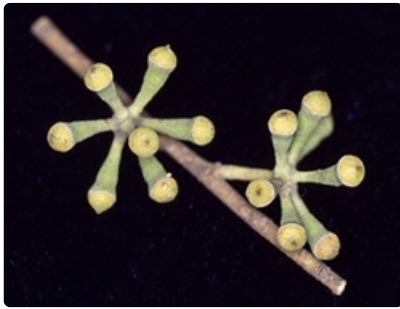

# Plants of South Eastern New South Wales

Buds on stem. Australian Plant Image Index, photographers Brooker & Kleinig, unknown place

Flowers, gumnuts, and leaves. Australian Plant Image Index, photographer Murray Fagg, Australian National Botanic Gardens, Canberra, ACT

Leafy stems. Australian Plant Image Index, photographer Michael Crisp, Australian National Botanic Gardens, Canberra, ACT

Trunks. Australian Plant Image Index, photographer Michael Crisp, Australian National Botanic Gardens, Canberra, ACT

Mallee. Australian Plant Image Index, photographer Michael Crisp, Australian National Botanic Gardens, Canberra, ACT

## Notes

Mallee to 3 m tall. Bark smooth, often with scribbles, shedding in ribbons. **Juvenile** stems rounded in cross section, smooth or warty. Juvenile leaves stalkless, opposite each other for 5 or 6 pairs, then **alternating** up the stems and shortly stalked, 5–10 cm long, 3–5 mm wide, dull, green to grey-green. **Adult** leaves alternating up the stems, 3–10 cm long, 3–8 mm wide, glossy, green. Flowers white, with 0 **petals**. Mature flower buds 4–6 mm long, caps shorter than the base. Flower clusters 7–9 flowered. Gumnuts 5–7 mm in diameter. Gumnuts that have dropped their seed have **valves** that are not very noticeable.