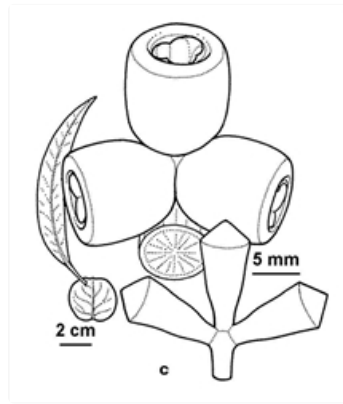

# Plants of South Eastern New South Wales

Flower and buds. Australian Plant Image Index, photographer Murray Fagg, Tinderry Range east of the ACT

Juvenile leaves. Australian Plant Image Index, photographer Denise Grieg, unknown place

Mallee. Australian Plant Image Index, photographer Murray Fagg, Tinderry Range east of the ACT

Line drawings, with juvenile (right) and adult (left) leaves; buds and gumnuts. KR Thiele, Australian National Herbarium, ©2021 Royal Botanic Gardens Board, Melbourne, Vic

## Notes

Tree to 50 m high, or **mallee**. Bark often smooth throughout, shedding in short ribbons. Bark often rough on the lower trunk of trees, fibrous, grey. Branchlets usually **glaucous**. **Juvenile** stem rounded or square in cross section, usually glaucous, sometimes warty. Juvenile leaves stalkless, opposite each other for many pairs, eventually **alternating** up the stems and stalked, 1.5–7 cm long, 20–80 mm wide, blue-grey or glaucous. **Adult** leaves alternating up the stems, 6–17 cm long, 12–35 mm wide, glossy or dull, green or blue-green or grey-green. Flowers white, with 0 **petals**. Flower clusters 3-flowered. Mature flower buds 5–10 mm long, caps shorter than the base. Gumnuts 6–12 mm in diameter. Gumnuts that have dropped their seed have **valves** that are not very noticeable.