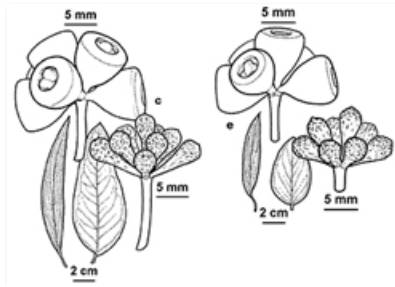

# Plants of South Eastern New South Wales

Flower buds and leaves. Photographer Jackie Mies

Line drawings. c. (subsp. *pauciflora*) juvenile (right) and adult (left) leaves; bud and gumnut. e. (subsp. *niphophila*) juvenile (right) and adult (left) leaves; bud and gumnut. KR Thiele, Australian National Herbarium, © 2021 Royal Botanic Gardens Board, Melbourne, Vic

Bark. Australian Plant Image Index, photographer Murray Fagg, Narradgi National Park

Trees (subsp. *debeuzevillei*) Australian Plant Image Index, photographer Murray Fagg, M Gingera, Narradgi National Park, ACT

## Notes

Tree to 30 m tall, or **mallee**. Bark smooth, shedding in ribbons, usually with scribbles. Branchlets **glaucous** or non-glaucous. Juvenile branchlets rounded or square in cross section, glaucous or non-glaucous, warty or smooth. Juvenile leaves opposite each other for several pairs and then **alternating** up the stems, 4.4-17 cm long, 15-85 mm wide, stalkless or almost stalkless at first, then stalked, dull, blue-green, or glaucous. **Adult** leaves alternating up the stems, 5-20 cm long, 12-50 mm wide, glossy, green, grey-green, or olive-green. Flowers white, with 0 **petals**. Flower clusters 5-15 flowered, rarely to 49-flowered. Mature flower buds 4-12 mm long, caps shorter than the base. Flowers Spring-Autumn. Gumnuts 5-12 mm in diameter. Gumnuts that have dropped their seed have **valves** that are not very noticeable.

**subsp. *debeuzevillei*** Tree or mallee to 10 m tall, sometimes to 15 m. Adult leaves 7.5-18 cm long, 16-50 mm wide. Buds 8-12 mm long, strongly angled, caps conical. Gumnuts 7-12 mm wide.

*Eucalyptus debeuzevillei* in PlantNET.