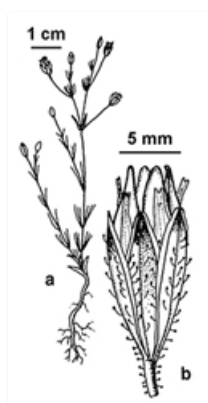

Plants of South Eastern New South Wales

Flowering plant. Photographer Greg Steenbeeke, Mree, NSW

Flowering plant. Photographer Greg Steenbeeke, Mree, NSW

Line drawing. a. plant; b. seed case. EMMayfield, National Herbarium of Victoria, ©2021 Royal Botanic Gardens Board,

Common name

Annual chalkwort, Chalkwort

Family

Caryophyllaceae

Where found

Woodland, grassy areas, and disturbed sites. Snowy Mountains and the ACT. Tablelands south of the Hume Highway.

Notes

Introduced annual herb to 0.2 m tall. Stems sticky hairy. Leaves opposite each other, 0.4-2 cm long, less than 1 mm wide, narrow cylindrical or flat, sticky, with long points. Flowers with 5 pink or red notched **petals** 5-9 mm long. Flowers Spring.