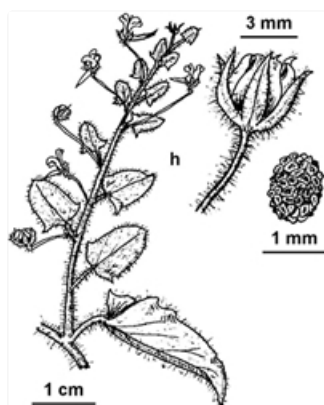

# Plants of South Eastern New South Wales

Flower. Photographer Malcolm Storey, England

Flower front on. Photographer Keir Morse, Oregon, USA

Flowering stem Photographer Malcolm Storey, England

Line drawing (subsp. *crinita*). i. seed case. G Stolfo, National Herbarium of Victoria, © 2021 Royal Botanic Gardens Board

Line drawing (subsp. *elatine*). flowering and seeding branch; seed case; seed. h. G Stolfo, National Herbarium of Victoria, © 2021 Royal Botanic Gardens Board

## Notes

**Introduced perennial** herb, **prostrate**. Hairy with shaggy long **simple** and shorter **glandular** hairs. Leaves **alternating** along the stems, 1–3.3 cm long, 7–24 mm wide, margins often toothed, tips with a long drawn out point, bases squared off or with backward pointing pointed lobes. Flowers 2.5–7.5 mm long, tubular, with a **spur** 5–7 mm long at the base, 2-lipped, the upper lip 2-lobed, the lower lip 3-lobed with prominent bosses closing the mouth. Tube white to yellow, spur white to yellow, the upper lip reddish or purple to brown-purple-fronted, the lower lip yellow. Flowers single.

**subsp. crinita**: Individual flower stalks densely hairy throughout.

**subsp. elatine**: Individual flower stalks hairless except just below the flowers and at the base.

Family was Scrophulariaceae.

PlantNET description of species and key to subspecies: <http://plantnet.rbg Syd.nsw.gov.au/cgi-bin/NSWfl.pl?page=nswfl&lvl=sp&name=Kickxia~elatine> (accessed 19 January, 2021)