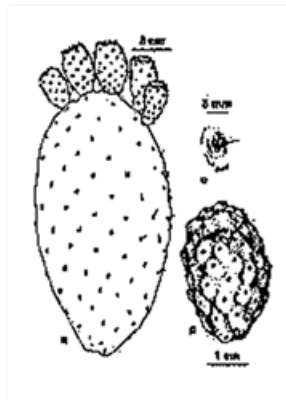

# Plants of South Eastern New South Wales

Flower and stem Australian Plant Image Index, photographers RG & FJ Richardson, Little River, NSW or Vic

Flower. Australian Plant Image Index, photographers RG & FJ Richardson, Little River, NSW or Vic

Stem segment with fruit. Australian Plant Image Index, photographers RG & FJ Richardson, Bannockburn, Vic.

Line drawings. n. stem segment; o. node on stem segment with a cluster of hairs and spine; p. immature fruit. MIMbir, National Herbarium of Victoria, © 2021 Royal Botanic Gardens Board

Plant. Australian Plant Image Index, photographers RG & FJ Richardson, Little River, unknown State

## Notes

**Introduced** shrublike or treelike plant to 7 m high. Trunk often well-developed. Spineless, or up to about 9 spines per cluster, on stem **segments**, flower bases, and fruit. Fleshy stem segments and fruit. Stem segments very flattened, green, blue-green or **glaucous**, 25–50 cm long, 10–20 cm wide. Leaves shed early, to 0.3 cm long, spirally arranged. Flowers 70–100 mm in diameter, with many **'petals'**, yellow or orange-yellow, tinged pink, and many **'sepals'**, yellow with reddish or green stripes down the middle. Flowers single along the margins of the stem segments. Flowers late spring–summer. Fruit yellow, orange, red, or purple, 5–9 cm long, juicy, edible. Grown commercially for its edible fruit.