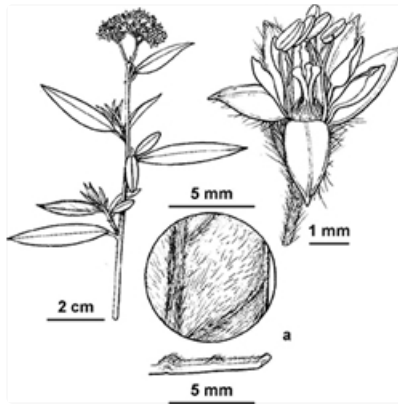

Plants of South Eastern New South Wales

Flowering stem Photographer Jackie Miles

Flowering stems (subsp. *andromedifolia*).
Photographer Don Wood, Jingera Flora Reserve, NW of Eden

Flowering stems (subsp. *confusa*). Photographer Don Wood, Nadgee Nature Reserve south of Eden

Line drawings (subsp. *andromedifolia*).
a. flowering branch; flower; leaf lower surface detail; leaf transverse section. A. Barley, National Herbarium of Victoria, © 2021 Royal Botanic Gardens Board

Common name

subsp. *confusa* ACT and tablelands. Coast and ranges south of Eden. Occasional elsewhere.

Notes

Shrub to 3 m tall. Stems rusty hairy with tangled branched hairs (needs a hand lens or a macro app on your phone/tablet to see) partly hidden by **simple** hairs. Leaves **alternating** up the stems, 1-5 cm long, 3-15 mm wide, upper surface hairless; lower surface whitish to rusty hairy with sparse to moderate **appressed** to **spreading** simple hairs above a whitish **tomentum**; **lateral veins** 7-12 pairs, distinct, often rusty, looping to the inside and not reaching the leaf margins, tips pointed to blunt; margins sometimes curved down. Flowers cream to yellow, with 5 **petals** and 5 **sepals** 1.5-2.5 mm long, in compact branched clusters 10-80 mm long, 10-80 mm in diameter. Flowers Spring.

subsp. andromedifolia: Leaves 1-5 cm long, 3-15 mm wide, lower surface of the leaves with straight hairs often appressed to the surface, the **bracts** of the **inflorescence** usually falling before flowering. Flowers bright yellow.