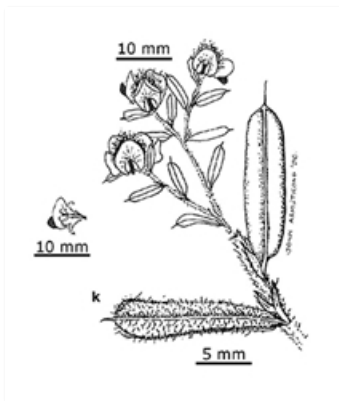

Plants of South Eastern New South Wales

Flowering stems. Photographer Don Wood, Namadji National Park, ACT

Carpet. Australian Plant Image Index, photographer Murray Fagg, Kiandra

Line drawings. k. flowering stem, leaves and stipules; flower. J Armstrong, National Herbarium of Victoria, © 2021 Royal Botanic Gardens Board

Notes

Shrub to 1.3 m tall or **prostrate**, sometimes mat-forming. Leaves with sharp tips. Stems sparsely to moderately hairy. Leaves **alternating** along the stems, 0.2-3.5 cm long, 1-7 mm wide, convex in cross section, with a central groove, tips blunt with a stiff bristle and curved down or blunt with a fragile **mucro**, margins curved to rolled down, upper surface hairless, darker than the lower surface; lower surface with long, loose hairs; **midrib** flattened from above. Flowers 5-11 mm long, pea shaped, with 5 **petals**, 2 joined together to form the **keel**, **standard** petal yellow to red, often with red markings, **wings** yellow to orange, keel red to purple. **Bracteoles** **linear** to 3-toothed at the tips, inserted on the **calyx** tube. Flowers in dense clusters. Flowers Spring to Summer. Pods densely to sparsely hairy, smooth.