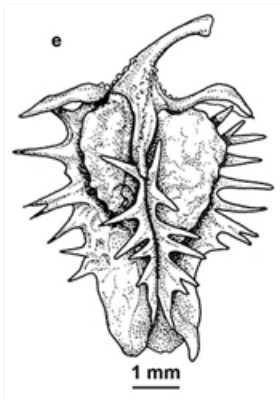

Plants of South Eastern New South Wales

Seeding stem Australian Plant Image Index, Dale A. Zimmerman Herbarium, New Mexico, USA

Plant. Australian Plant Image Index, Dale A. Zimmerman Herbarium, New Mexico, USA

Line drawing. e. seed case M.Mbir, National Herbarium of Victoria, © 2021 Royal Botanic Gardens Board

Common name

Fiddle Dock

Family

Polygonaceae

Where found

Damp weedy depressions and along watercourses. Coastal north from Batemans Bay. Western Slopes. Occasionally elsewhere.

Notes

Introduced perennial herb to 0.6 m high, often branched near the base. Leaves with a **sheath** at the base of the stalk. Basal leaves 4–20 cm long, 30–60 mm wide, bases often **cordate**, margins often wavy, leaves sometimes fiddle-shaped. Stem leaves **alternating** up the stems, smaller. Flowers small, with 6 '**petals**', in 8–20-flowered **whorls**, the whorls separated by about 1–4 cm, most **subtended** by a small leaf, often withered at time of fruiting. Flowers mainly Sep.–Jan. Seed cases thick, leathery, often with 3–6 short stiff teeth along each margin, each of the three sides usually with a prominent central protuberance.