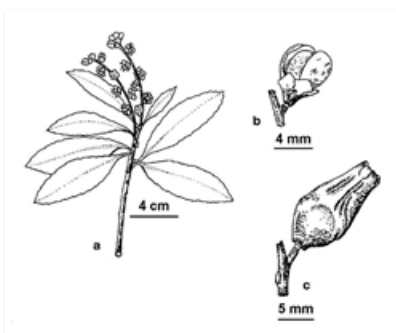

Plants of South Eastern New South Wales

Leafy stems. Photographer Jackie Miles

Line drawings. Illustration: EMMayfield, a. flowering branch; b. flower; c. fruit. National Herbarium of Victoria, © 2021 Royal Botanic Gardens Board

Common name

Buff hazelwood

Family

Symplocaceae

Where found

Forest. Coast and ranges.

Notes

Shrub or tree to 20 m high. Fruit fleshy. Bark smooth, becoming blistered on larger trees. Branchlets hairless, **lenticels** prominent. Leaves **alternating** up the stems, 6–17 cm long, 15–60 mm wide, leathery, hairless, margins usually toothed, tips pointed, **midrib** often broad and yellowish. Flowers bisexual, often functionally unisexual with male and female flowers on different plants. Flowers white, with 5-6 **spreading petals** shortly fused at the base, each 4.5–7 mm long. Flowers in clusters 5–15 cm long. Flowers mostly Sep.–Dec. Fruit bluish or purple to black, 5–15 mm long, 4–8 mm wide, oval to flask-shaped.