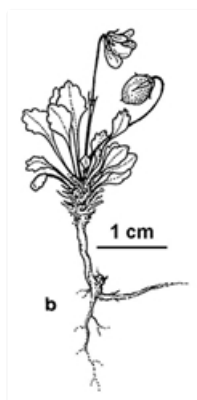

# Plants of South Eastern New South Wales

Flowering plant. Photographer Neville Walsh, © 2021  
Royal Botanic Gardens Board, Melbourne, Vic

Line drawing. a. flowering plant. MMBir, National  
Herbarium of Victoria, © 2021 Royal Botanic Gardens  
Board

## Common name

Dwarf violet

## Notes

**Perennial** herb, **stoloniferous**. Flower stalks elongating to 0.04 m high at the seeding stage. Hairless. Leaves tufted, tapering gradually to the leaf stalk, 1.8–4 cm long including the leaf stalk, spoon-shaped, margins toothed to scalloped, tips blunt, stalks narrowly **winged**. Flowers with 5 **petals**, pale blue-violet, each 4–6 mm long. Flowers single. Flowers Dec.