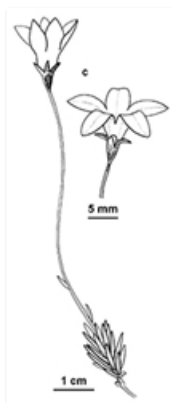

# Plants of South Eastern New South Wales

Flowering stem. Australian Plant Image Index, photographer Murray Fagg, Kosciuszko National Park

Line drawings. c. flowering plant; flower. E Mayfield, National Herbarium of Victoria, © 2021 Royal Botanic Gardens Board

## Notes

**Perennial** herb to 0.3 m tall, with **spreading rhizomes**. Stems mostly unbranched, more or less hairy towards the base, otherwise hairless. Leaves very crowded toward base of the plant, irregularly opposite each other, **alternating** up the stems, or **whorled**, 0.2–0.1.2 cm long, 0.5–2 mm wide, tips mostly blunt, margins flat, **entire**, or with small hardened teeth, lower leaves more or less hairy, upper leaves hairless. Flowers blue to purple, tubular, the tube 2.5–7.5 mm long, with 5 widely spreading lobes 8–23 mm long. **Stigma** with 2-3 lobes. Flowers single. Flowering: summer.