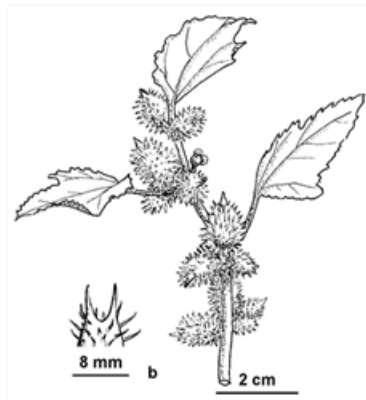

Plants of South Eastern New South Wales

Stem with burrs. Photographer Ian McCann., © 2021 Royal Botanic Gardens Board, Melbourne, Vic

Leaf. Photographer Neil Blair, Albury © 2021 Royal Botanic Gardens Board, Melbourne, Vic

Plants. Photographer Neil Blair, Albury © 2021 Royal Botanic Gardens Board, Melbourne, Vic

Line drawings. b. branch with burrs; tips of burr. Elpeth Beckett, University of Oxford., © 2021 Royal Botanic Gardens Board, Melbourne, Vic

Common name

Noogoora burr, Cockle burr

Family

Asteraceae

Where found

Low lying areas subject to inundation. Disturbed sites, along streams, river flats, and irrigated ground. Widespread.

Notes

Introduced annual forb to 2 m high. Burrs with many hooked spines, and two longer stout spines at the top. Stems bristly-hairy, purplish. Lower leaves opposite each other, upper leaves **alternating** up the stems. Leaves 5–16 cm long, 50–160 mm wide, 3- or 5-lobed; **cordate** to squared off at the base, margins toothed, surfaces rough, more or less dull, 3-veined, the **veins** purplish, tips pointed. Male and female flowers on the same plant. Individual flower **heads** small (less than 3 mm in diameter) and inconspicuous. Male flower heads globular, many-flowered, up to 7 at the tops of the stems or at the bases of the upper leaves. Female flower heads many-flowered, oval, in clusters of 1-12, at the bases of the leaves. Female flower heads surrounded by fused **bracts** completely enclosing the flower heads, the tips of the bracts becoming hooked spines at the seeding stage. Flowers Summer to Autumn. Burrs oval, hairy, 12–20 mm long (including spines).