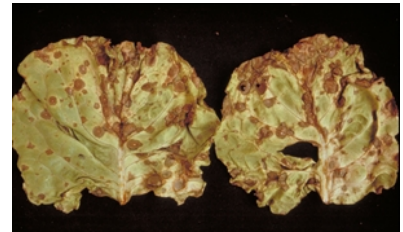

Pacific Pests, Pathogens and Weeds - Online edition

Lettuce *Cercospora* leaf spot (210)

Summary

- Worldwide distribution. Tropics and sub-tropics. On lettuce, and relatives in daisy family, including weeds. Occasionally, an important disease.
- Spots circular to oval, brown, with whitish centres, up to 1 cm. Later, merge. On older leaves first.
- Wet weather disease; spores spread in wind and rain.
- Cultural control: in nurseries – keep free of weeds and avoid overcrowding; in field – space plants to allow air movement; drip irrigation; weed; 2-3-year crop rotation; avoid overlapping crops; collect and burn trash after harvest.
- Chemical control: likely that cultural practices sufficient; if fungicide needed, use mancozeb.

Common Name

Lettuce leaf spot

Scientific Name

Cercospora lactucae-sativae; previously known as *Cercospora longissima*. It is closely related to *Cercospora apii*.

Photo 1. Lettuce leaf spot, *Cercospora lactucae-sativae*. Some spots have joined together, especially at the margins.

Photo 2. Brown leaf spots, *Cercospora lactucae-sativae*, showing their whitish-grey centres.

Photo 4. Severe infection of lettuce leaf spot, *Cercospora lactucae-sativae*, causing outer leaves to collapse.

Photo 3. Brown leaf spots, *Cercospora lactucae-sativae*, on an older leaf. This is where the infections begin.

AUTHOR Grahame Jackson

Information from McKenzie E (2013) *Cercospora lactucae-sativae*: PaDIL - <http://www.padil.gov.au>. Photos 1&2 Kohler F, et al. (1997) *Diseases of cultivated crops in Pacific Island countries*. South Pacific Commission. Pirie Printers Pty Limited, Canberra, Australia.