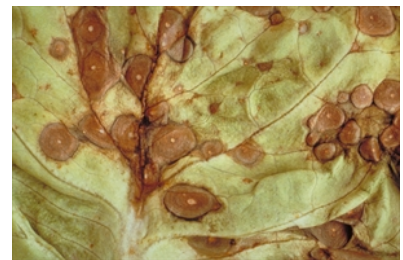

Pacific Pests, Pathogens and Weeds - Online edition

Lettuce *Cercospora* leaf spot (210)

Summary

- Worldwide distribution. Tropics and sub-tropics. On lettuce, and relatives in daisy family, including weeds. Occasionally, an important disease.
- Spots circular to oval, brown, with whitish centres, up to 1 cm. Later, merge. On older leaves first.
- Wet weather disease; spores spread in wind and rain.
- Cultural control: in nurseries – keep free of weeds and avoid overcrowding; in field – space plants to allow air movement; drip irrigation; weed; 2-3-year crop rotation; avoid overlapping crops; collect and burn trash after harvest.
- Chemical control: likely that cultural practices sufficient; if fungicide needed, use mancozeb.

Common Name

Lettuce leaf spot

Scientific Name

Cercospora lactucae-sativae; previously known as *Cercospora longissima*. It is closely related to *Cercospora apii*.

Photo 1. Lettuce leaf spot, *Cercospora lactucae-sativae*. Some spots have joined together, especially at the margins.

Photo 2. Brown leaf spots, *Cercospora lactucae-sativae*, showing their whitish-grey centres.

Photo 4. Severe infection of lettuce leaf spot, *Cercospora lactucae-sativae*, causing outer leaves to collapse.

Photo 3. Brown leaf spots, *Cercospora lactucae-sativae*, on an older leaf. This is where the infections begin.

AUTHOR Grahame Jackson

Information from McKenzie E (2013) *Cercospora lactucae-sativae*: PaDIL - <http://www.padil.gov.au>. Photos 1&2 Kohler F, et al. (1997) *Diseases of cultivated crops in Pacific Island countries*. South Pacific Commission. Pirie Printers Pty Limited, Canberra, Australia.