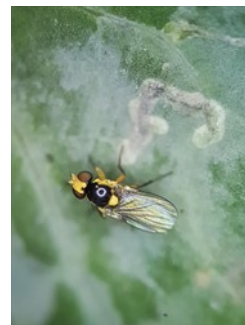

Common name: Leafminers – General. (See also Fact sheets 259, 262 and 377).

Scientific name: *Liriomyza* species. *Liriomyza sativae* (vegetable leafminer); *Liriomyza trifolii* (chrysanthemum leafminer or American serpentine leafminer), *Liriomyza huidobrensis* (serpentine leafminer); *Liriomyza brassicae* (cabbage or serpentine leafminer).

Photo 1. Adult vegetable leafminer, *Liriomyza sativae* (side view). The adults feed on sap from leaves and nectar.

Photo 2. Adult chrysanthemum leafminer, *Liriomyza trifolii* (side view).

Photo 4. Cabbage leafminer, *Liriomyza brassicae* (side view).

Photo 3. Cabbage leafminer, *Liriomyza brassicae* (from above).

Photo 5. Characteristic patterns of damage on tomato made by the larvae or maggots of a *Liriomyza* leafminer feeding just under the surface layer of the leaves.