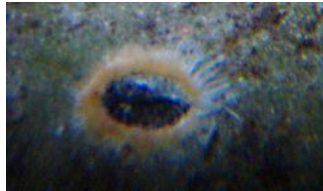

Lokol nem: whitefly

Saentifik nem: *Aleurotrachelus trachoides*

Photo 1. Adult *Aleurotrachelus* whitefly. Note the curly strands of wax.

Photo 2. Adult *Aleurotrachelus* whitefly and the circular egg mass characteristic of this insect.

Photo 3. Larvae of the *Aleurotrachelus* whitefly at an early stage.

Photo 4. Late stage larvae of *Aleurotrachelus* whitefly which are now black.

Photo 5. The late stage of the larvae are black. In this photograph an orange ring of the fungus *Aschersonia aleyrodis* is present.

Photo 6. Fungus, probably *Aschersonia* sp. growing on pupae of the whitefly, *Aleurotrachelus trichoides*. As it produces spores so it becomes orange.

Photo 7. Complete colonisation of the pupae of *Aleurotrachelus trichoides* on the underside of a kava leaf by the