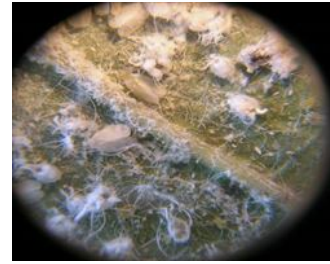

Lokol nem: whitefly

Saentifik nem: *Aleurotrachelus trachoides*

Photo 1. Adult *Aleurotrachelus* whitefly. Note the curly strands of wax.

Photo 2. Adult *Aleurotrachelus* whitefly and the circular egg mass characteristic of this insect.

Photo 3. Larvae of the *Aleurotrachelus* whitefly at an early stage.

Photo 4. Late stage larvae of *Aleurotrachelus* whitefly which are now black.

Photo 5. The late stage of the larvae are black. In this photograph an orange ring of the fungus *Aschersonia aleyrodis* is present.

Photo 6. Fungus, probably *Aschersonia* sp. growing on pupae of the whitefly, *Aleurotrachelus trichoides*. As it produces spores so it becomes orange.

Photo 7. Complete colonisation of the pupae of *Aleurotrachelus trichoides* on the underside of a kava leaf by the

fungus, *Aschersonia* sp.

Photo 8. Magnified pupae of *Aleurotrachelus trichoides* showing that the fungus, *Aschersonia* sp., has formed a crust over them.

Copyright © 2023. All rights reserved.

Australian Government
Australian Centre for
International Agricultural Research