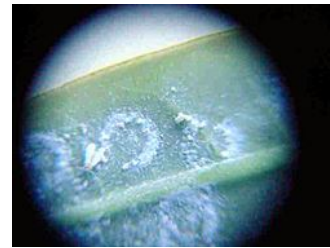

Capsicum Aleurotrachelus whitefly (168)

Samari

- Diswan hem impoten pest blo pepa an Kava. Hem spred lo South an Central America, Africa, Caribbean, Oceania lo kumara, Chinese kabis an olketa famili blo kukamba an melon.
- Eggs blo flae ya hem leim lo sigol an smol wan luk olsem anis. Behaen olketa settle den luk olsem raon, balake, an hem kava lo waet samting olsem pauda ; bik flae hem measure 2-3mm an luk olsem koel koel flae wea white. Olketa wakem "honeydew" luk olsem balake pupu.
- Olketa sakem wata blo plant den kosim fo balake samting fo grow lo honeydew.
- **Gudfala insek lo gaden:** Wanfala smol onet nem blo hem, *Encarsia formosa*, olketa save usim tumas fo kilim na disfala waet flae.
- **Kemikol kontrol:** soap, white o horticultural oils; hem impoten fo iumi save dat poison kemikol save kilim olketa gudfala insek.

Lokol nem: whitefly

Saentifik nem: *Aleurotrachelus trachoides*

Photo 1. Adult *Aleurotrachelus* whitefly. Note the curly strands of wax.

Photo 2. Adult *Aleurotrachelus* whitefly and the circular egg mass characteristic of this insect.

Photo 3. Larvae of the *Aleurotrachelus* whitefly at an early stage.

Photo 4. Late stage larvae of *Aleurotrachelus* whitefly which are now black.

Photo 5. The late stage of the larvae are black. In this photograph an orange ring of the fungus *Aschersonia aleyrodis* is present.

Photo 6. Fungus, probably *Aschersonia* sp. growing on pupae of the whitefly, *Aleurotrachelus trichoides*. As it produces spores so it becomes orange.

Photo 7. Complete colonisation of the pupae of *Aleurotrachelus trichoides* on the underside of a kava leaf by the