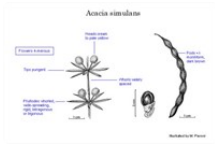

WATTLE

Acacias of Australia

Acacia simulans Maslin

Source: WorldWideWattle ver. 2.
Published at: www.worldwidewattle.com
See illustration.